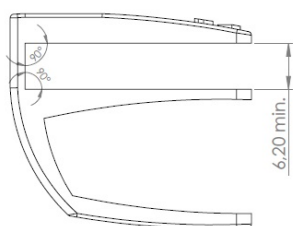

PRODUCT SHEET

Description:

Glass Door Handle "Square", F/Double Doors, L+R, Gold Plated F/Glass Thickness 4-5mm, 1 ABS Screw W/PVC Tip & 1 ABS, Screw W/Hard $\varnothing 5 \times 3,5$ mm ABS Extension.

Item number:

17.40.083-0

Units	Box	Carton	HS Code	Barcode
Pair	12	240	8302420090	 5704866072199

Changed from 6.00 mm. to 6.20 mm. 23-04-2012

Screws needed - not on drawing!!
One side shown

SISO A/S

Mileparken 11
DK-2740 Skovlunde
Denmark
VAT: DK 24786013