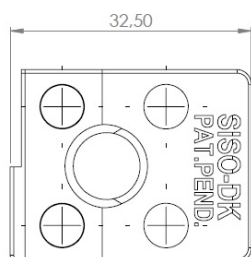

PRODUCT SHEET

Description:

Glass Door Handle "Square", F/Double Doors, L+R, Gold Plated F/Glass Thickness 4-5mm, 1 ABS Screw W/PVC Tip & 1 ABS, Screw W/Hard $\varnothing 5 \times 3,5$ mm ABS Extension.

Item number:

17.40.083-0

Units	Box	Carton	HS Code	Barcode
Pair	12	240	8302420090	 5704866072199

Changed from 6.00 mm. to 6.20 mm. 23-04-2012

Screws needed - not on drawing!!
One side shown

SISO A/S

Mileparken 11
DK-2740 Skovlunde
Denmark
VAT: DK 24786013