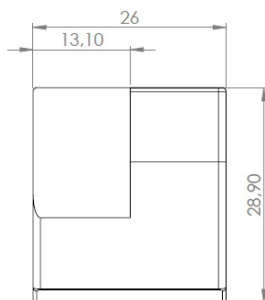

PRODUCT SHEET

Description:

Glass Door Handle "Square", F/Double Doors, L+R, Gold Plated F/Glass Thickness 4-5mm, 1 ABS Screw W/PVC Tip & 1 ABS, Screw W/Hard $\varnothing 5 \times 3,5$ mm ABS Extension.

Item number:

17.40.083-0

Units	Box	Carton	HS Code	Barcode
Pair	12	240	8302420090	 5704866072199

Changed from 6.00 mm. to 6.20 mm. 23-04-2012

Screws needed - not on drawing!!
One side shown

SISO A/S

Mileparken 11
DK-2740 Skovlunde
Denmark
VAT: DK 24786013