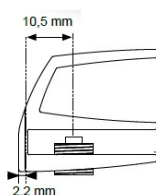

PRODUCT SHEET

Description:

Glass Door Handle "Square", F/Double Doors, L+R, Gold Plated F/Glass Thickness 4-5mm, 1 ABS Screw W/PVC Tip & 1 ABS, Screw W/Hard $\varnothing 5 \times 3,5$ mm ABS Extension.

Item number:

17.40.083-0

Units	Box	Carton	HS Code	Barcode
Pair	12	240	8302420090	 5704866072199

Changed from 6.00 mm. to 6.20 mm. 23-04-2012

Screws needed - not on drawing!!
One side shown

SISO A/S

Mileparken 11
DK-2740 Skovlunde
Denmark
VAT: DK 24786013